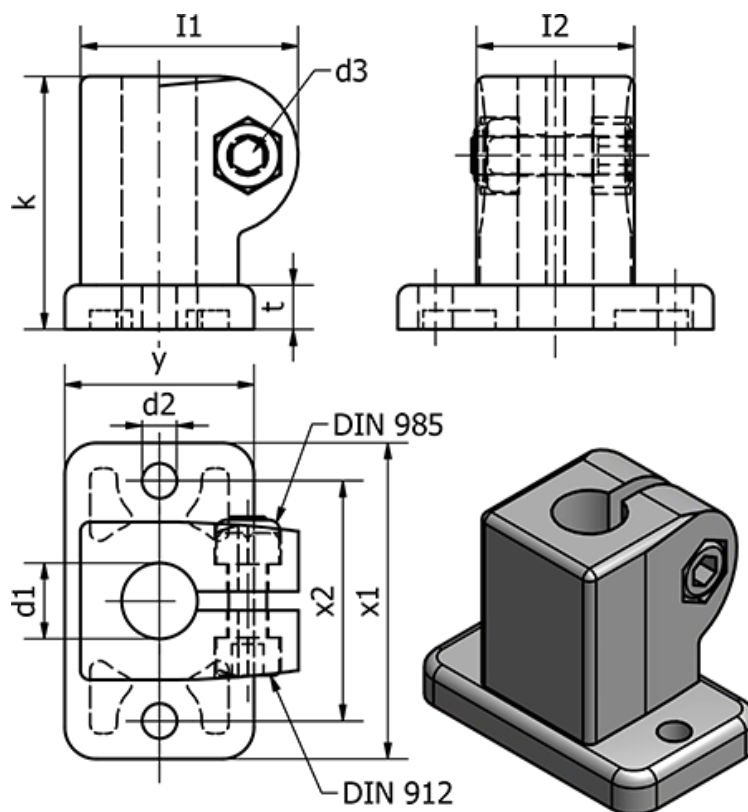

Article number: 201623B152NI

Description: E+G Swivel clamp - GN 162.3-B15-2-NI

Measures

Clamping kit for d3 = GN 911-M6-22

d1	= 15
d2	= 5.5
d3	= M6
I1	= 34.5
I2	= 25
k	= 40
t	= 7

Weight (g) = 186

x1	= 50
x2	= 38
y	= 30